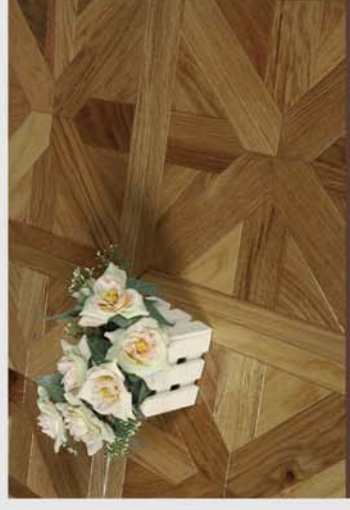

MANOIR - Oak

Design Panel Parquet with modern and historic touches

A02/B02 Dalemain, Oak

shown in Natural

Custom designs & finishes available.

SIHE WOOD

A02/B02 Dalemain

Oak, Natural

A02: 600*600*15/2.5mm

B02: 390*390*12/2.5mm

Eucalyptus plywood base

Profile in T&G

SKU: 60718651219 (B02)

Shown in 4 pieces