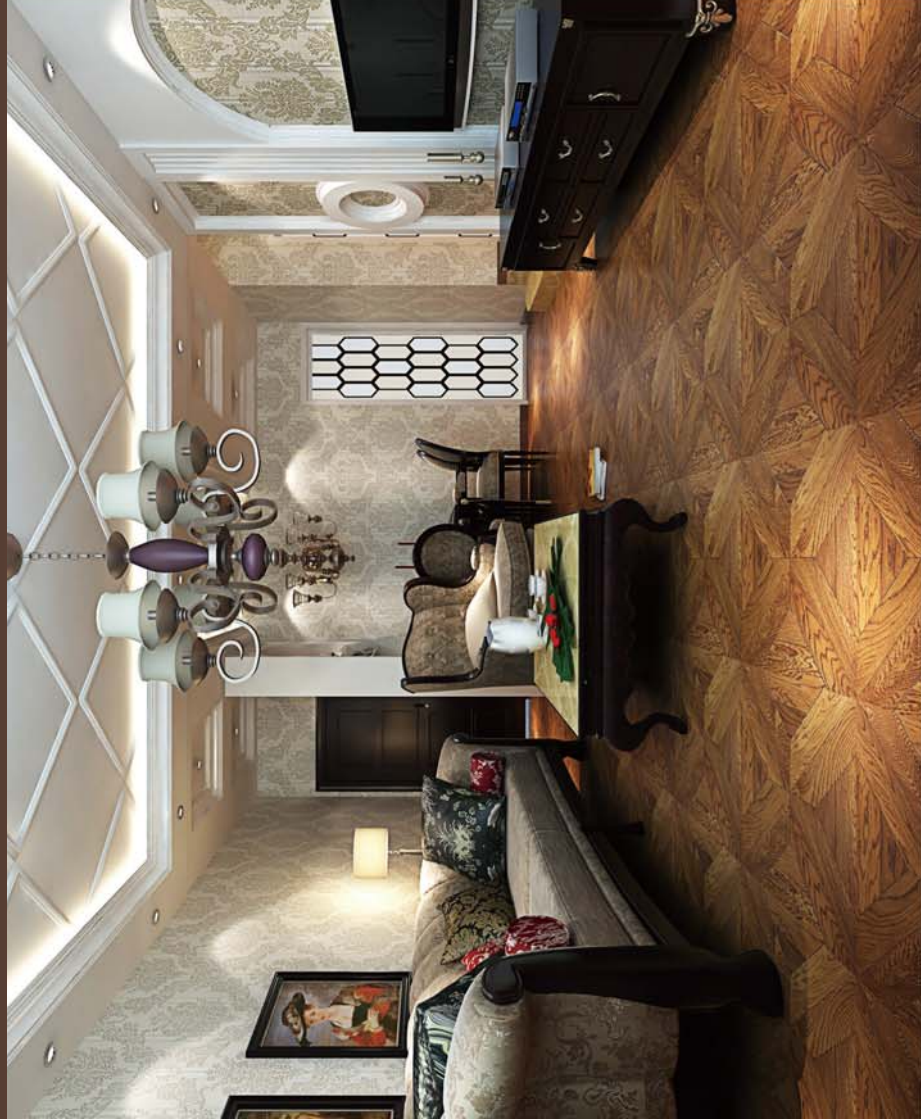

MANOIR - Oak

Design Panel Parquet with modern and historic touches