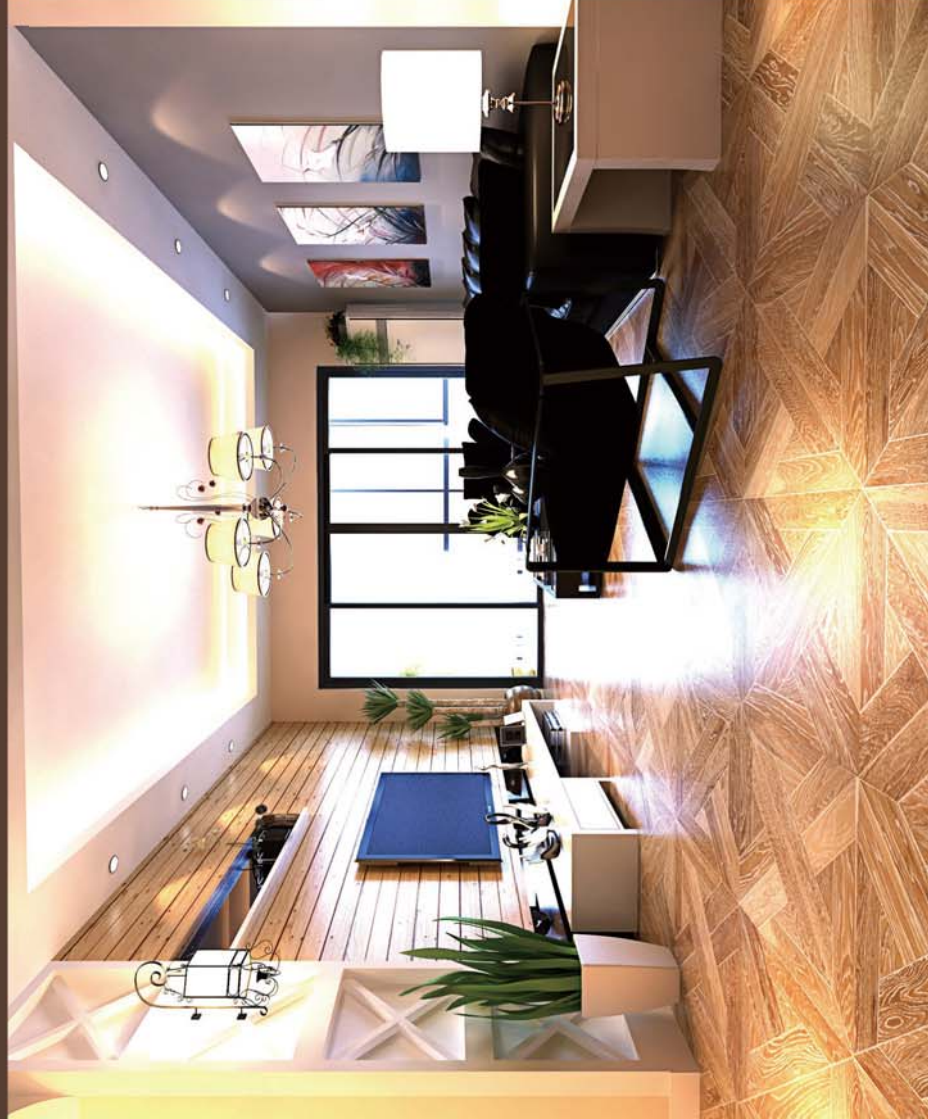

MANOIR - Oak

Design Panel Parquet with modern and historic touches

A03 Edinburgh, Oak

shown in Antik 010

Custom designs & finishes available.

SIHE WOOD

A03 Edinburgh

Oak, Antik 010